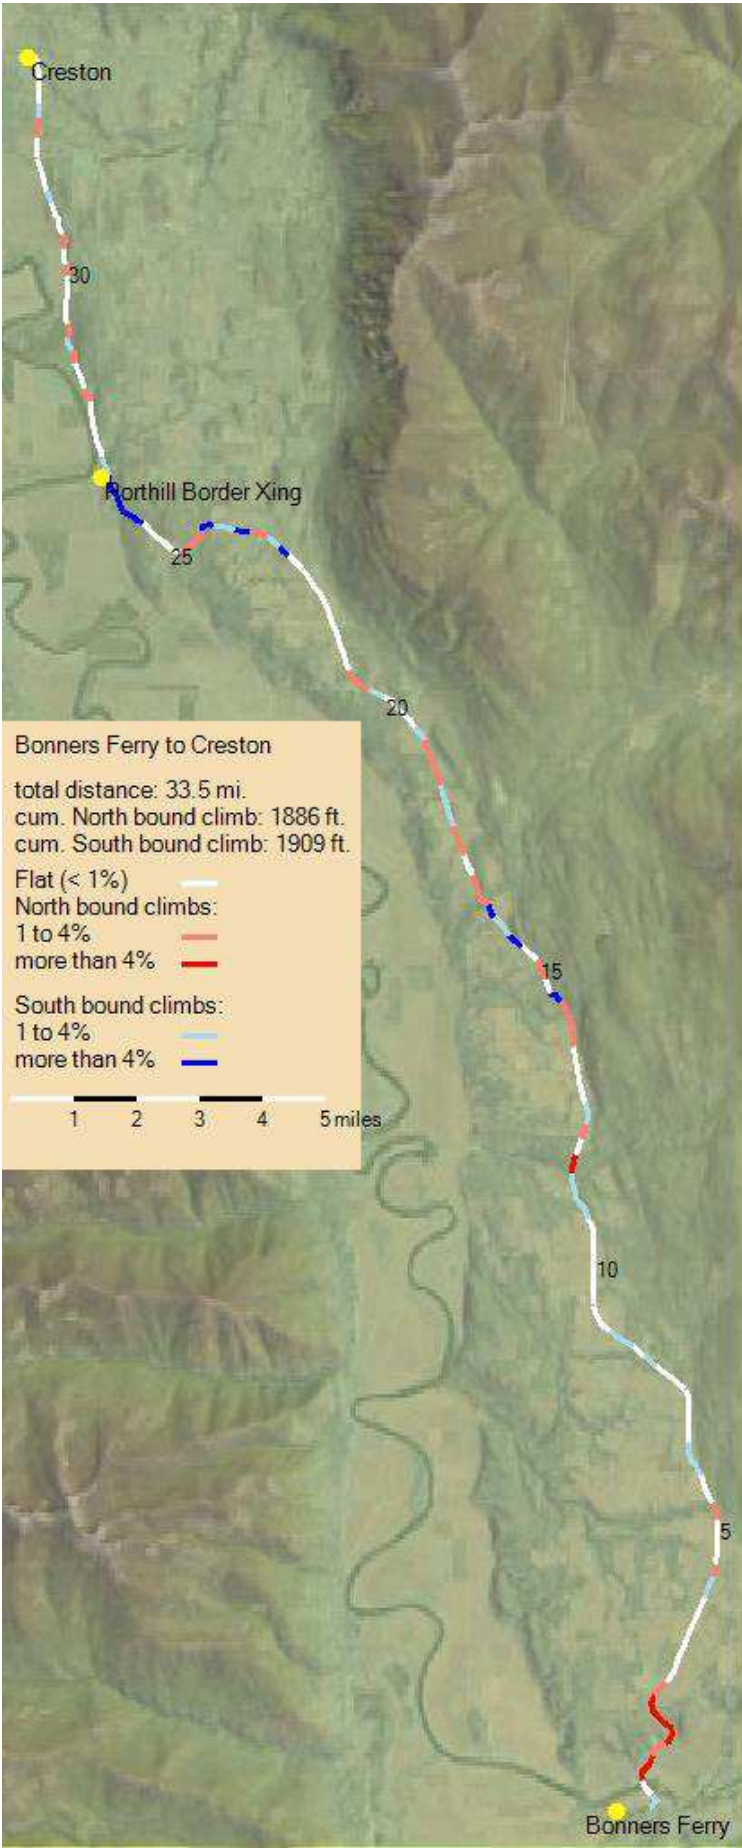

Newport to Bonners Ferry

total distance: 60.5 mi.
cum. North bound climb: 1852 ft.
cum. South bound climb: 2229 ft.

- Flat (< 1%) — white line
- North bound climbs:
 - 1 to 4% — red line
 - more than 4% — dark red line
- South bound climbs:
 - 1 to 4% — light blue line
 - more than 4% — dark blue line

1 2 3 4 5 miles

Bonners Ferry to Creston
 total distance: 33.5 mi.
 cum. North bound climb: 1886 ft.
 cum. South bound climb: 1909 ft.

Flat (< 1%) — white
 North bound climbs:
 1 to 4% — light blue
 more than 4% — red

South bound climbs:
 1 to 4% — light blue
 more than 4% — dark blue

1 2 3 4 5 miles

Nelson to New Denver

total distance: 61.5 mi.
cum. North bound climb: 5912 ft.
cum. South bound climb: 5935 ft.

Flat (< 1%) — white line
North bound climbs:
1 to 4% — light red line
more than 4% — dark red line

South bound climbs:
1 to 4% — light blue line
more than 4% — dark blue line

1 2 3 4 5 miles