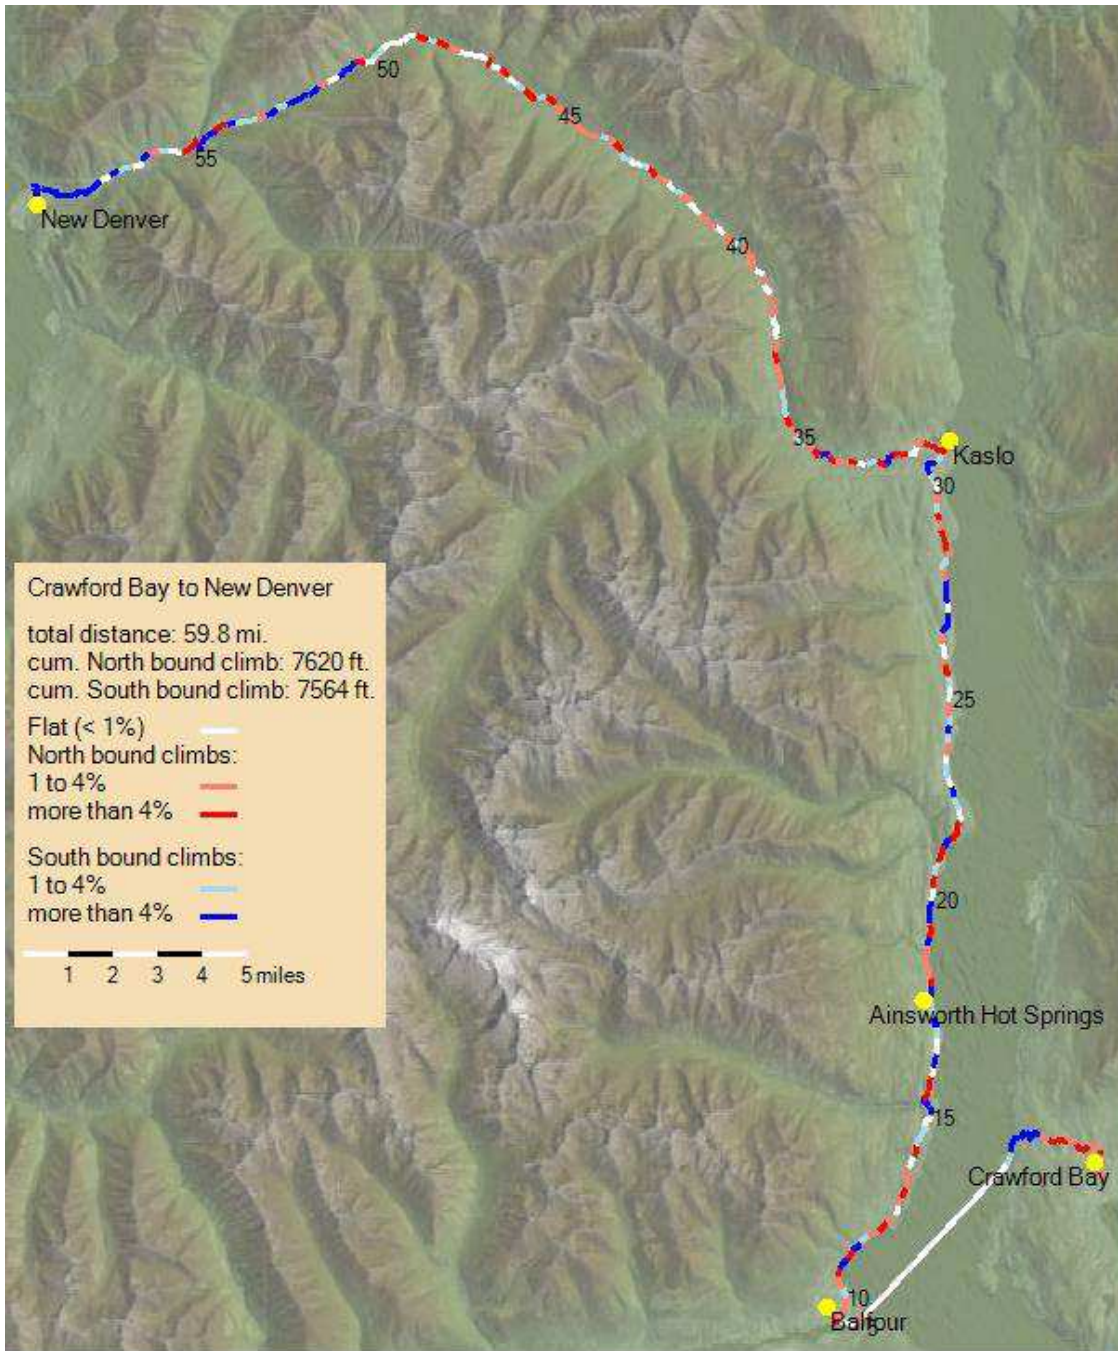

Newport to Bonners Ferry

total distance: 60.5 mi.
cum. North bound climb: 1852 ft.
cum. South bound climb: 2229 ft.

- Flat (< 1%) — white line
- North bound climbs:
 - 1 to 4% — red line
 - more than 4% — dark red line
- South bound climbs:
 - 1 to 4% — light blue line
 - more than 4% — dark blue line

1 2 3 4 5 miles

Bonners Ferry to Creston
 total distance: 33.5 mi.
 cum. North bound climb: 1886 ft.
 cum. South bound climb: 1909 ft.

Flat (< 1%) — white
 North bound climbs:
 1 to 4% — light blue
 more than 4% — red

South bound climbs:
 1 to 4% — light blue
 more than 4% — dark blue

1 2 3 4 5 miles

Nelson to New Denver

total distance: 61.5 mi.
cum. North bound climb: 5912 ft.
cum. South bound climb: 5935 ft.

Flat (< 1%) — white line
North bound climbs:
1 to 4% — light red line
more than 4% — dark red line

South bound climbs:
1 to 4% — light blue line
more than 4% — dark blue line

1 2 3 4 5 miles