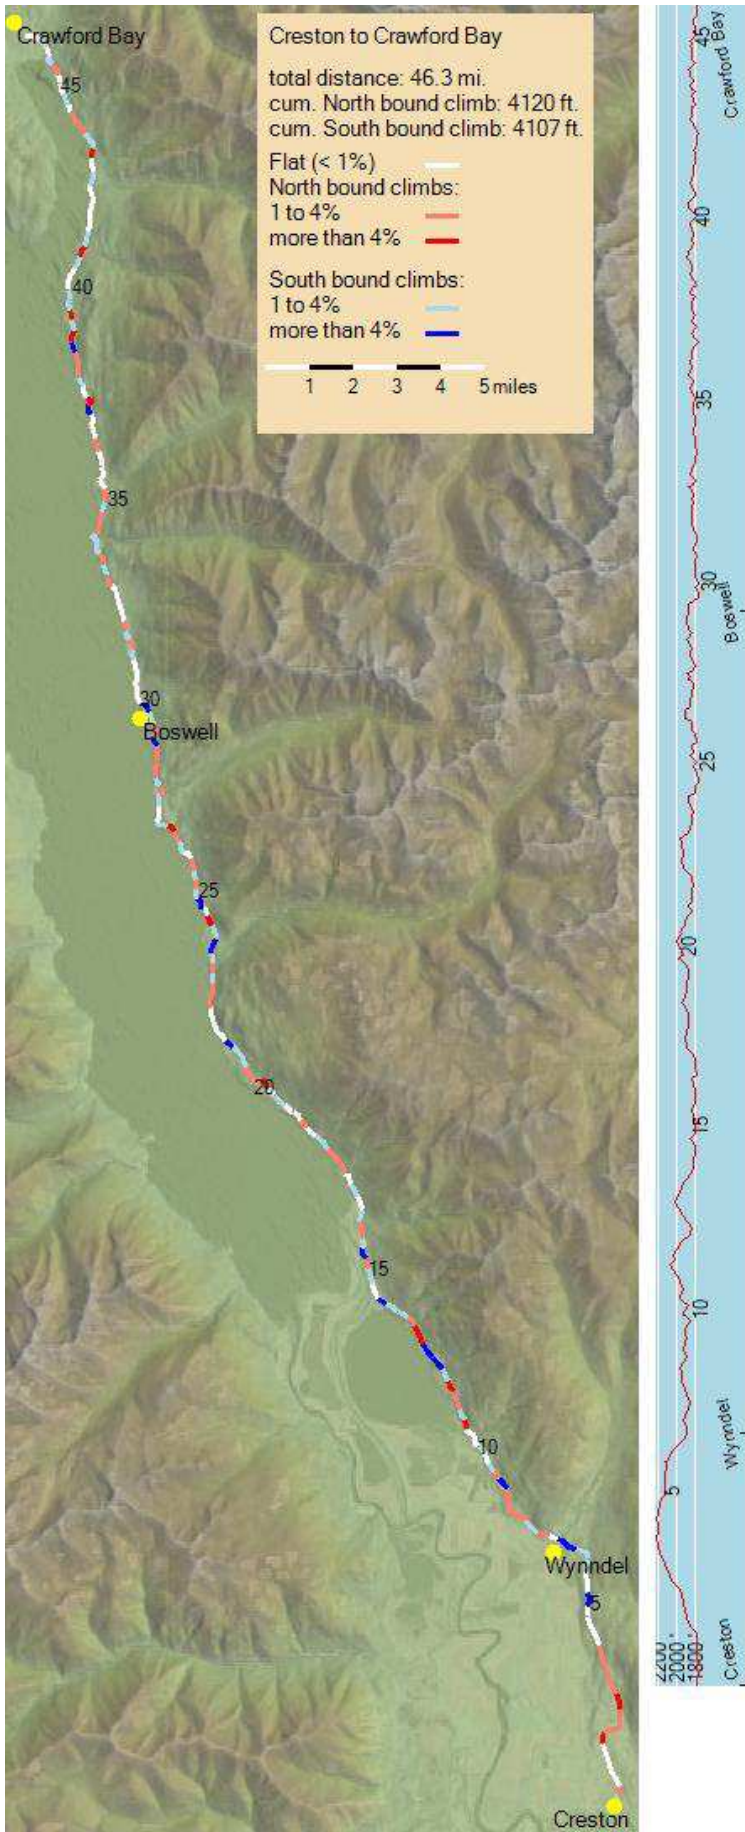

Newport to Bonners Ferry

total distance: 60.5 mi.
cum. North bound climb: 1852 ft.
cum. South bound climb: 2229 ft.

- Flat (< 1%) — white line
- North bound climbs:
 - 1 to 4% — red line
 - more than 4% — dark red line
- South bound climbs:
 - 1 to 4% — light blue line
 - more than 4% — dark blue line

1 2 3 4 5 miles

Bonners Ferry to Creston
 total distance: 33.5 mi.
 cum. North bound climb: 1886 ft.
 cum. South bound climb: 1909 ft.

Flat (< 1%) — white
 North bound climbs:
 1 to 4% — light blue
 more than 4% — red

South bound climbs:
 1 to 4% — light blue
 more than 4% — dark blue

1 2 3 4 5 miles

Nelson to New Denver

total distance: 61.5 mi.
cum. North bound climb: 5912 ft.
cum. South bound climb: 5935 ft.

Flat (< 1%) — white line
North bound climbs:
1 to 4% — light red line
more than 4% — dark red line

South bound climbs:
1 to 4% — light blue line
more than 4% — dark blue line

1 2 3 4 5 miles