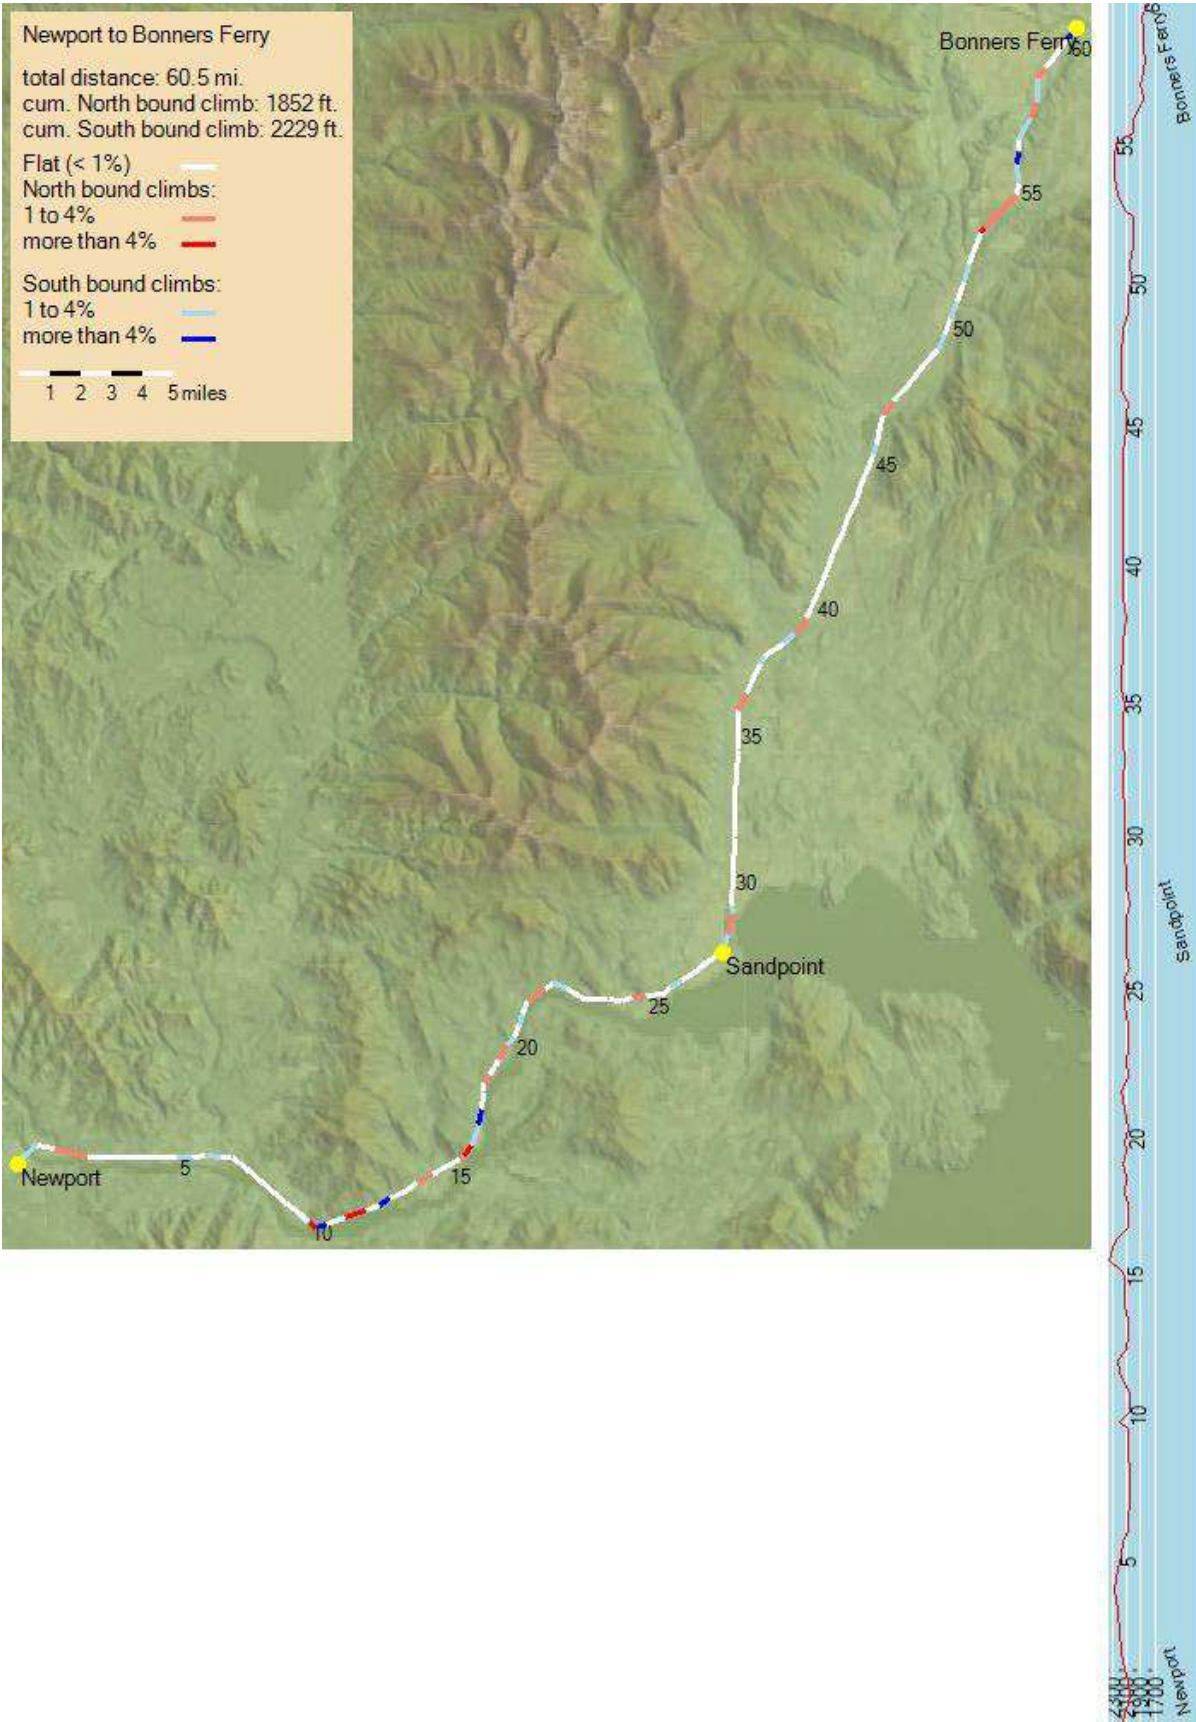

Newport to Bonners Ferry

total distance: 60.5 mi.
cum. North bound climb: 1852 ft.
cum. South bound climb: 2229 ft.

- Flat (< 1%) — white line
- North bound climbs:
 - 1 to 4% — red line
 - more than 4% — dark red line
- South bound climbs:
 - 1 to 4% — light blue line
 - more than 4% — dark blue line

1 2 3 4 5 miles

Bonners Ferry to Creston
 total distance: 33.5 mi.
 cum. North bound climb: 1886 ft.
 cum. South bound climb: 1909 ft.

Flat (< 1%) — white
 North bound climbs:
 1 to 4% — light blue
 more than 4% — red

South bound climbs:
 1 to 4% — light blue
 more than 4% — dark blue

1 2 3 4 5 miles

Nelson to New Denver

total distance: 61.5 mi.
cum. North bound climb: 5912 ft.
cum. South bound climb: 5935 ft.

Flat (< 1%) — white line
North bound climbs:
1 to 4% — light red line
more than 4% — dark red line

South bound climbs:
1 to 4% — light blue line
more than 4% — dark blue line

1 2 3 4 5 miles